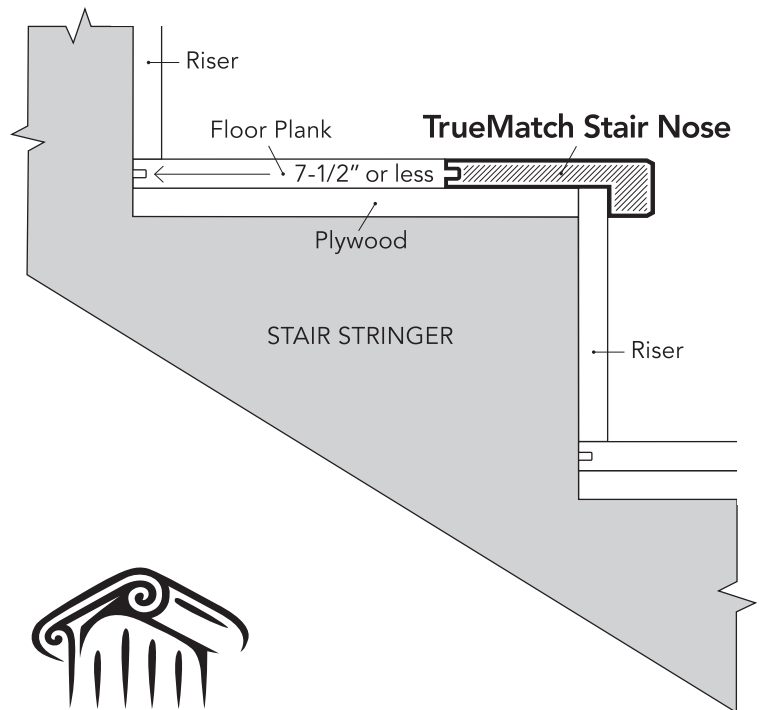

TRUEMATCH STAIR NOSE

Combine with Palladio Flooring Plank

SKU	STYLE
SN769	Empire
SN765	Aspen
SN751	White Wash
SN752	Driftwood
SN771	Beach
SN754	Whiskey
SN766	Barley
SN770	Bourbon
SN759	Nantucket
SN762	Silver Lining
SN768	Graphite
SN757	Walnut

Carton: 1 - 6 pieces per carton • Weight: 30 lbs • Dimensions: 70" (L) x 6-3/4" (W) x 5" (H)

All shipments by UPS FOB Scarborough, Maine