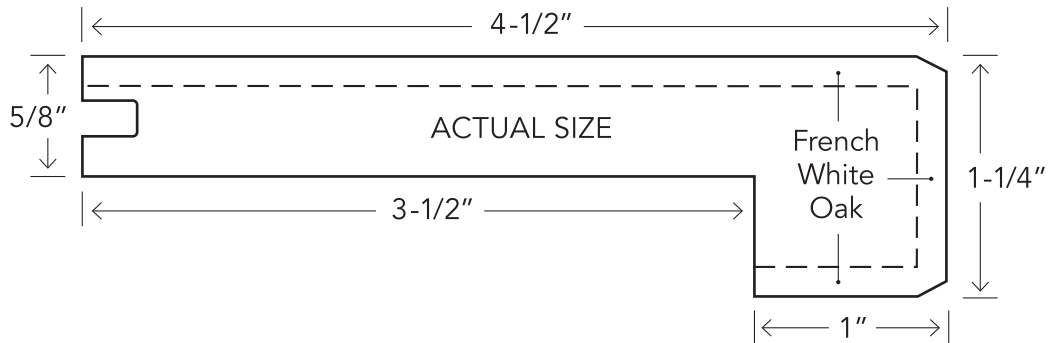

TRUEMATCH STAIR NOSE

Combine with Palladio Flooring Plank

SKU	STYLE
SN769	Empire
SN765	Aspen
SN751	White Wash
SN752	Driftwood
SN771	Beach
SN754	Whiskey
SN766	Barley
SN770	Bourbon
SN759	Nantucket
SN762	Silver Lining
SN768	Graphite
SN757	Walnut

Carton: 1 - 6 pieces per carton • Weight: 30 lbs • Dimensions: 70" (L) x 6-3/4" (W) x 5" (H)

All shipments by UPS FOB Scarborough, Maine