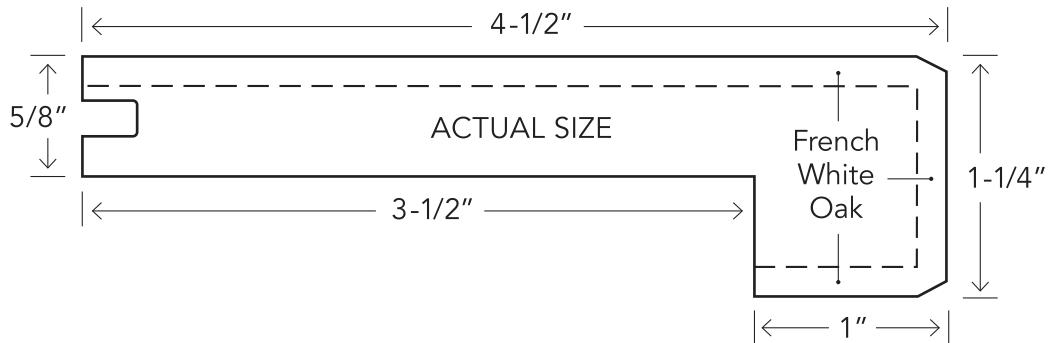

TRUEMATCH STAIR NOSE

Combine with Symphony Flooring Plank

SKU	STYLE
SN300	Opus
SN301	Rhapsody
SN302	Sonata
SN303	Baroque
SN306	Leitmotif
SN307	Canto
SN309	Rondo
SN311	Legato
SN312	Allegro

SYMPHONY
HARDWOOD

Carton: 1 - 6 pieces per carton • Weight: 30 lbs • Dimensions: 70" (L) x 6-3/4" (W) x 5" (H)

All shipments by UPS FOB Scarborough, Maine