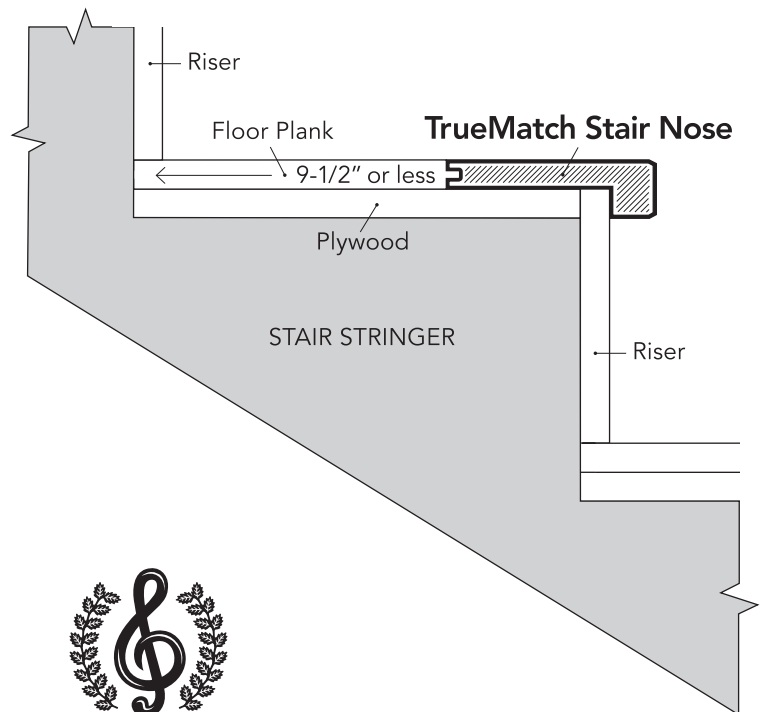

TRUEMATCH STAIR NOSE

Combine with Symphony Flooring Plank

SKU	STYLE
SN300	Opus
SN301	Rhapsody
SN302	Sonata
SN303	Baroque
SN306	Leitmotif
SN307	Canto
SN309	Rondo
SN311	Legato
SN312	Allegro

SYMPHONY
HARDWOOD

Carton: 1 - 6 pieces per carton • Weight: 30 lbs • Dimensions: 70" (L) x 6-3/4" (W) x 5" (H)

All shipments by UPS FOB Scarborough, Maine